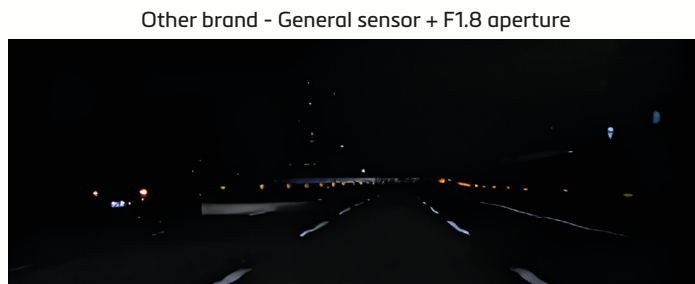

Designed for highly enhanced video brightness – Sony’s premium STARVIS™ sensor with F1.8 large aperture

For detail-packed videos with superb contrast, clear and rich colours, especially in low-light conditions.