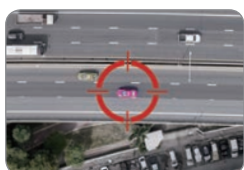

Built-in Wi-Fi & Personal Hotspot

Connect dash cam with Android or iOS devices. Easy access to view and download videos.

THINKWARE CLOUD

Live View (Driving/Parking Mode)

Watch what is happening in real-time. Monitor your vehicle with your smartphone, no matter where you are.

Geo Fencing

Create up to 20 geographic zones and receive notifications when vehicle(s) are arriving and/or departing the pre-selected zones

Locate Vehicle

Stay up-to-date on the location, speed, and direction of travel of your vehicle(s) on a Google Maps display