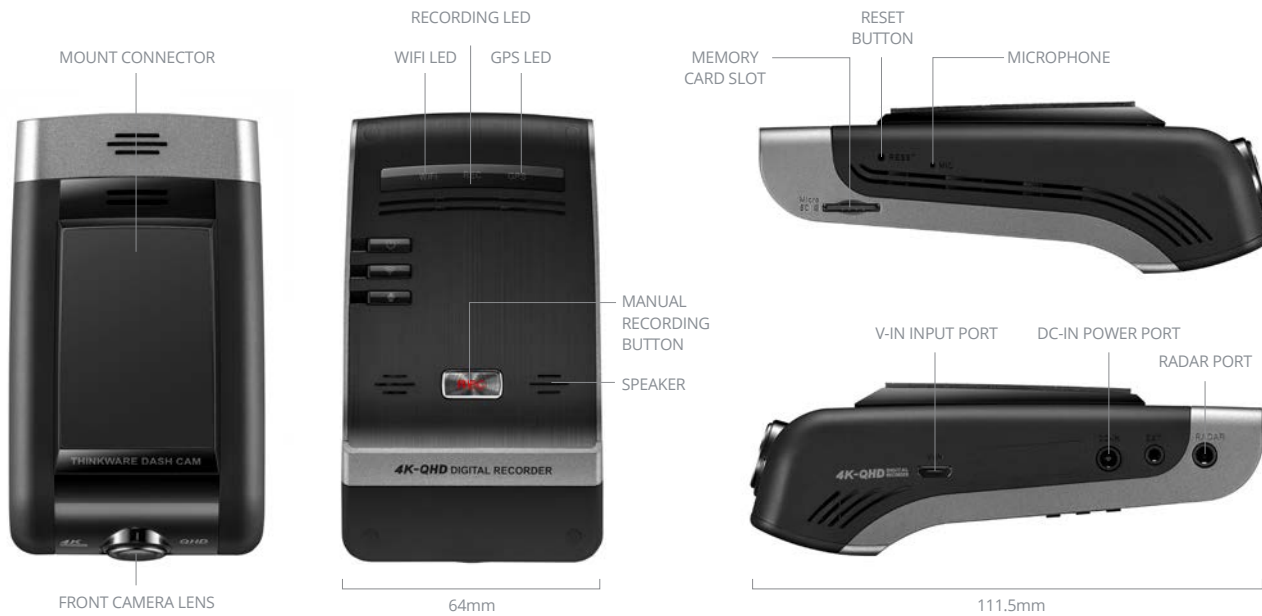

Geo Fencing

Create up to 20 geographic zones and receive notifications when vehicle(s) are arriving and/or departing the pre-selected zones

Locate Vehicle

Stay up-to-date on the location, speed, and direction of travel of your vehicle(s) on a Google Maps display

Driving/Parking Impact Notification

Be notified and remotely check 20 seconds of incident video file via cloud when the car gets a deep impact while driving or during parking mode

Specification Detail

Technical Specification