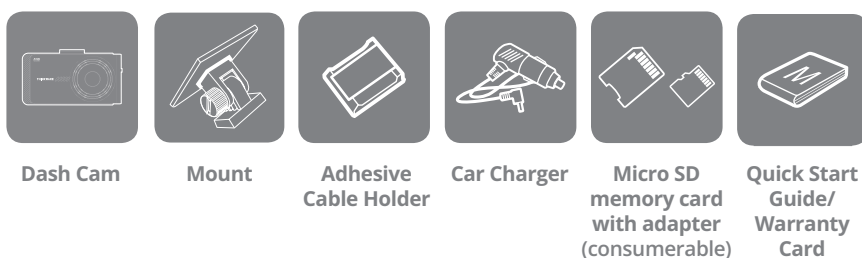

What's In the Box