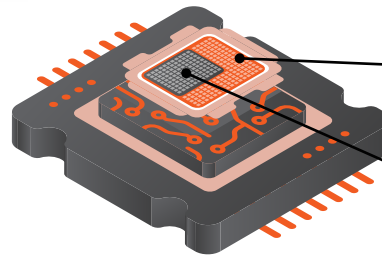

160° wide
angle view

Save your
file every second

Integrated high speed
Wi-Fi 5

Built-in
Bluetooth

Exceed your expectation: 4K extreme clarity - 4K 2160P Ultra High Definition recording

MiVue™ 886 provides extreme clarity through the 4K resolution, which is a four times higher resolution than Full HD. With the 4K recording, every detail could be enlarged and still visible, protecting your driving safety in an ultimate way.

Mio MiVue™ 886 4K 2160P Ultra HD Recording at day

Mio MiVue™ 886 4K 2160P Ultra HD Recording at night

1/1.8" large sensor

- MiVue™ 886 produces a stunning video image quality with 1/1.8" large sensor, which is 1.7 times larger than normal sensor. In comparison with smaller image sensors, 1/1.8" large sensor provides outstanding picture clarity and extremely vivid colors, whilst recording brighter video in lowlight conditions

1/1.8" large sensor
7.7 x 4.3 (mm)

Mainstream sensor
5.6 x 3.2 (mm)

Save your file every second

- The driving footage of MiVue™ 886 is saved per second in the micro SD card, which provides more thorough protection comparing with saving in every minute. If an accident occurs, files will be automatically fixed when the dash cam is booting up. The MP4(H.264) video format allows higher compatibility including Windows, iOS, and Android systems

* Recommend U3 micro SD card up to 256 GB.

3 in 1 Parking Mode

- When the engine is turned off, MiVue™ 886 automatically switches to Smart Parking Mode (motion and impact detection) or Passive Powered Parking Mode (impact detection only). Time lapse function is available when choosing Smart Parking Mode, taking a sequence of frames per second to record changes that take place slowly over time