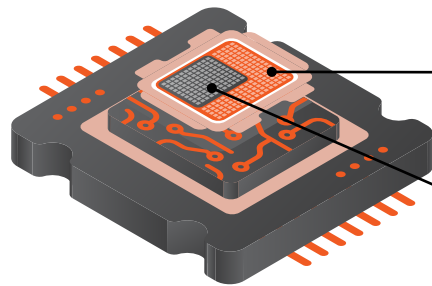

Mio Sensor Ultra

The sensor size (2/3") is 1.5 times larger than normal

Full HD 1080P 60 fps

Crystal clear video even at high speeds

Average Speedcam Alerts

Calculate the remaining time, distance, and average speed for you

Integrated WIFI

Real-time smartphone backup and OTA update

Passive Powered
Parking Mode

150°
wide angle view

GPS tracking &
Time/location
auto-calibration

GPS Safety camera
warnings & Mio's patented
Smart Alert

Average Speedcam Alerts

MiVue™ 866 shows the distance and time (seconds) to terminal speedcam, and also provides the speed limit and average speed of the interval.

Mio Sensor Ultra

- MiVue™ 866 produces a stunning video image quality with Mio Sensor Ultra (2/3"), which is 1.5 times larger than normal sensor. In comparison with smaller image sensors, Mio Sensor Ultra provides outstanding picture clarity and extremely vivid colors, whilst recording brighter video in lowlight conditions

Mio Sensor Ultra
10 x 6 (mm)

Mainstream sensor
8 x 5 (mm)

Passive Powered Parking Mode

- With 48 hours battery powered standby parking mode*, it will automatically start recording when vibration is detected and can sustain for prolonged periods by internal battery