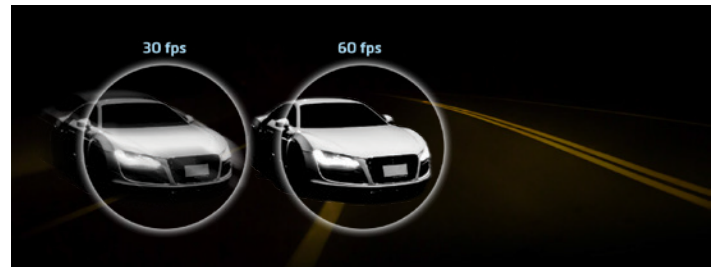

60fps High Speed Recording

- When compared with conventional 30fps, this double data density allows for exceptionally detailed and smooth video even when recorded at high speeds