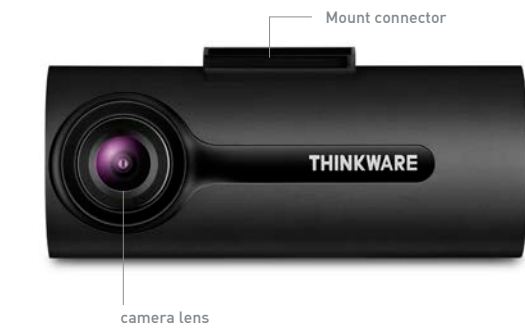

Specification Detail

Technical Specification

Resolution:

1080P Full HD (1920 X 1080)

Camera (Image Sensor):

ON SEMI CMOS 2.12M

Frame rate:

30 fps

Viewing Angle:

140° (Diagonal)

Dimensions:

78 X 34.6 X 31.5 mm (3.1 X 1.4 X 1.2 inch)

Weight:

54.0g (0.12lbs)

GPS:

External GPS Antenna (Optional)

Storage Temperature:

-20° to 70°C

Operating Temperature:

-10°C to 60°C

Capacity:

Micro SD Card
8GB/16GB/32GB/64GB(UHS-I)

Interface:

GPS Receiver port, DC-IN,
V-IN, MicroSD Card slot.

Input Power:

DC 12/24V, Built-in Super Capacitor

Recording Time

Video Quality		Full HD 30fps
Capacity	8GB	62 min
	16GB	124 min
	32GB	248 min
	64GB	496 min

What's In the Box

Optional Accessories

THINKWARE DASH CAM™